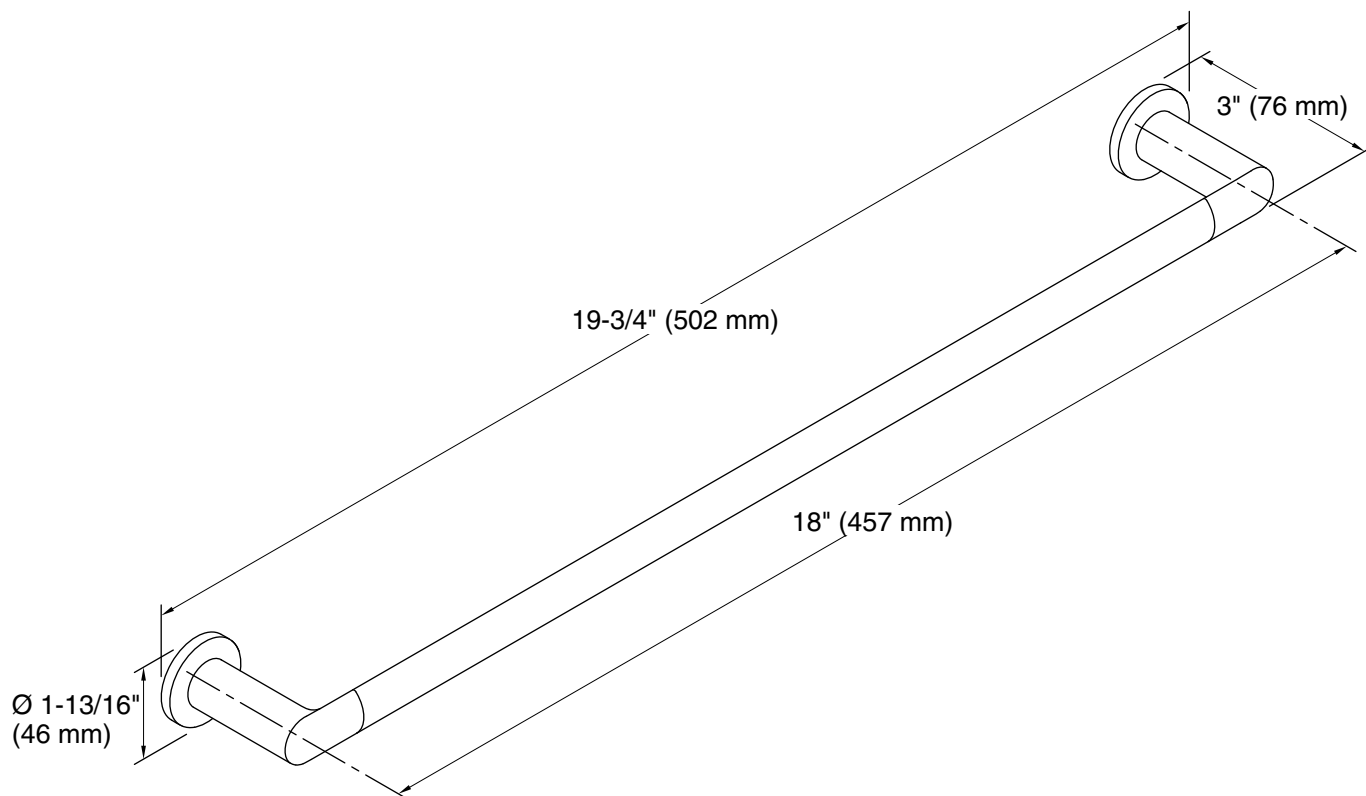

Color tiles intended for reference only.

Color	Code	Description
	CP	Polished Chrome
	BN	Vibrant® Brushed Nickel
	BL	Matte Black

Technical Information

All product dimensions are nominal.

Installation Type: Wall-mount

Material: Zinc, Stainless Steel

Notes

Install this product according to the installation instructions.

WARNING: Risk of personal injury. The wall plates on the grab bar must be mounted to a brace between the wall studs. This will ensure that the weight of the user is adequately supported.